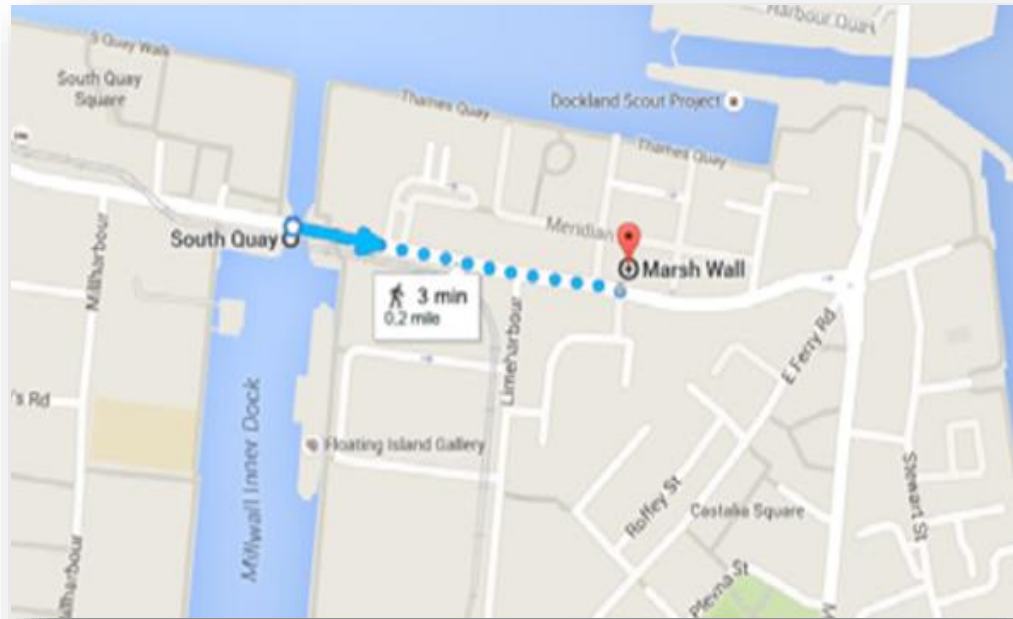

## How to find us:

225 Marsh Wall  
Angel House  
Ground and 1<sup>st</sup> Floor  
London E14 9FW

Direct Tel: 020 7183 8357

Nearest Station	Underground Line	Walking Distance
South Quay DLR	Docklands Light Railway	3 minutes
Canary Wharf	Jubilee Line	10 minutes

There are two exits to South Quay Station. In both cases, on exiting the station turn right and proceed down Marsh Wall.

## Directions:

- When you come out of South Quay Station, turn right onto Marsh Wall

- Continue along Marsh Wall until you reach Lord Amory Way
- As you cross this road, Angel House is the silver building on your left