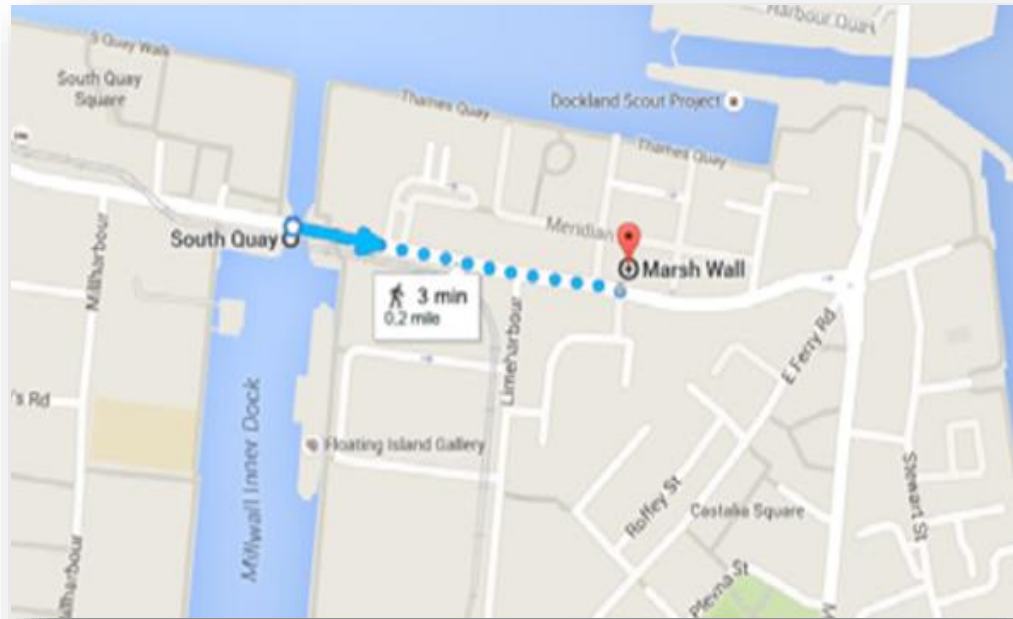

Analyse School Performance
Training & Consultancy

How to find us:

225 Marsh Wall
Angel House
Ground and 1st Floor
London E14 9FW

Direct Tel: 020 7183 8357

Nearest Station	Underground Line	Walking Distance
South Quay DLR	Docklands Light Railway	3 minutes
Canary Wharf	Jubilee Line	10 minutes

There are two exits to South Quay Station. In both cases, on exiting the station turn right and proceed down Marsh Wall.

Directions:

- When you come out of South Quay Station, turn right onto Marsh Wall

- Continue along Marsh Wall until you reach Lord Amory Way
- As you cross this road, Angel House is the silver building on your left

Angel House Main Entrance

You will be asked to sign in at the front desk.