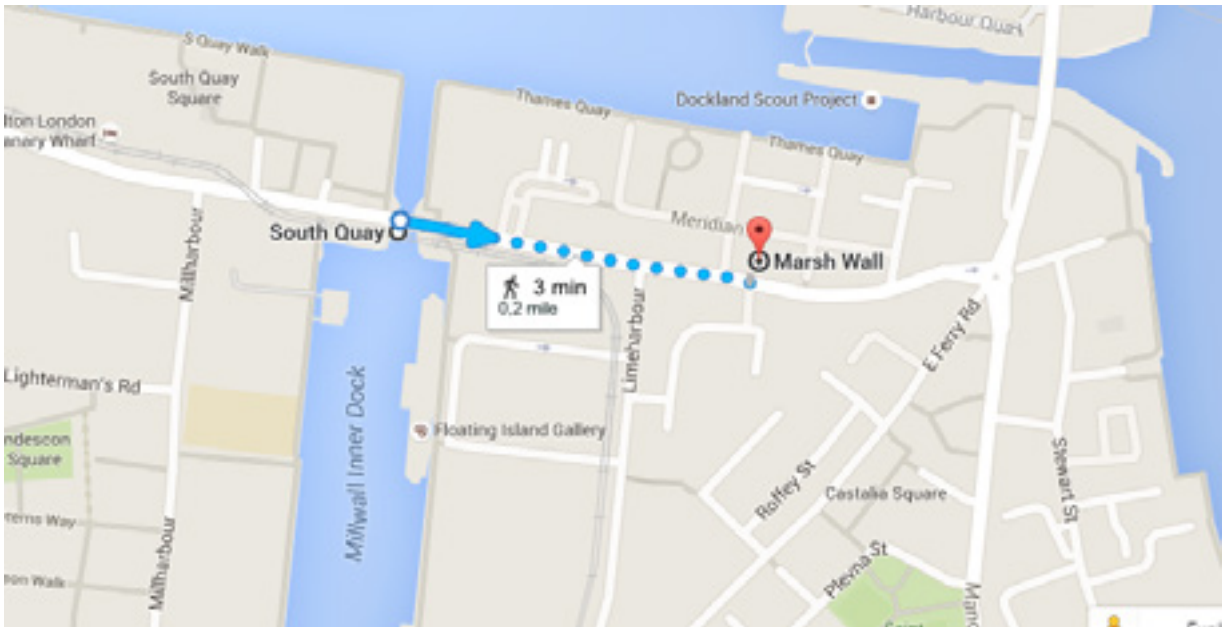

Estimated journey time (by foot): 3 minutes

There are two exits to South Quay Station. In both cases, on exiting the station turn right and proceed down Marsh Wall.

Directions:

- When you come out of South Quay Station, turn right onto Marsh Wall
- Continue along Marsh Wall until you reach Lord Amory Way
- As you cross this road, Angel House is the silver building on your left